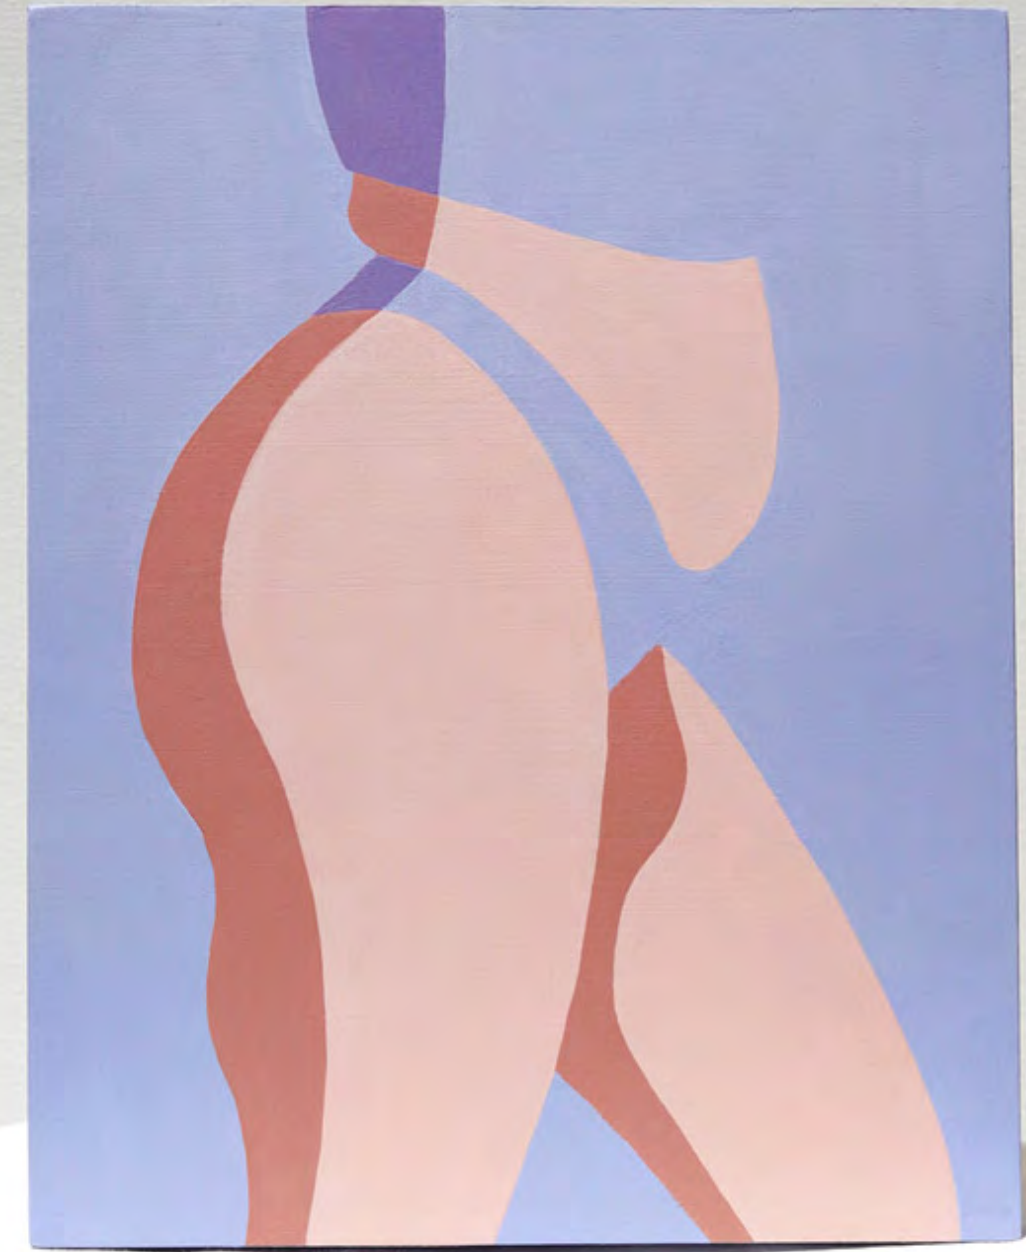

Evelin Toledano

Lola
Juliana
Graciela

Acrylic on wood panel
20x25cm