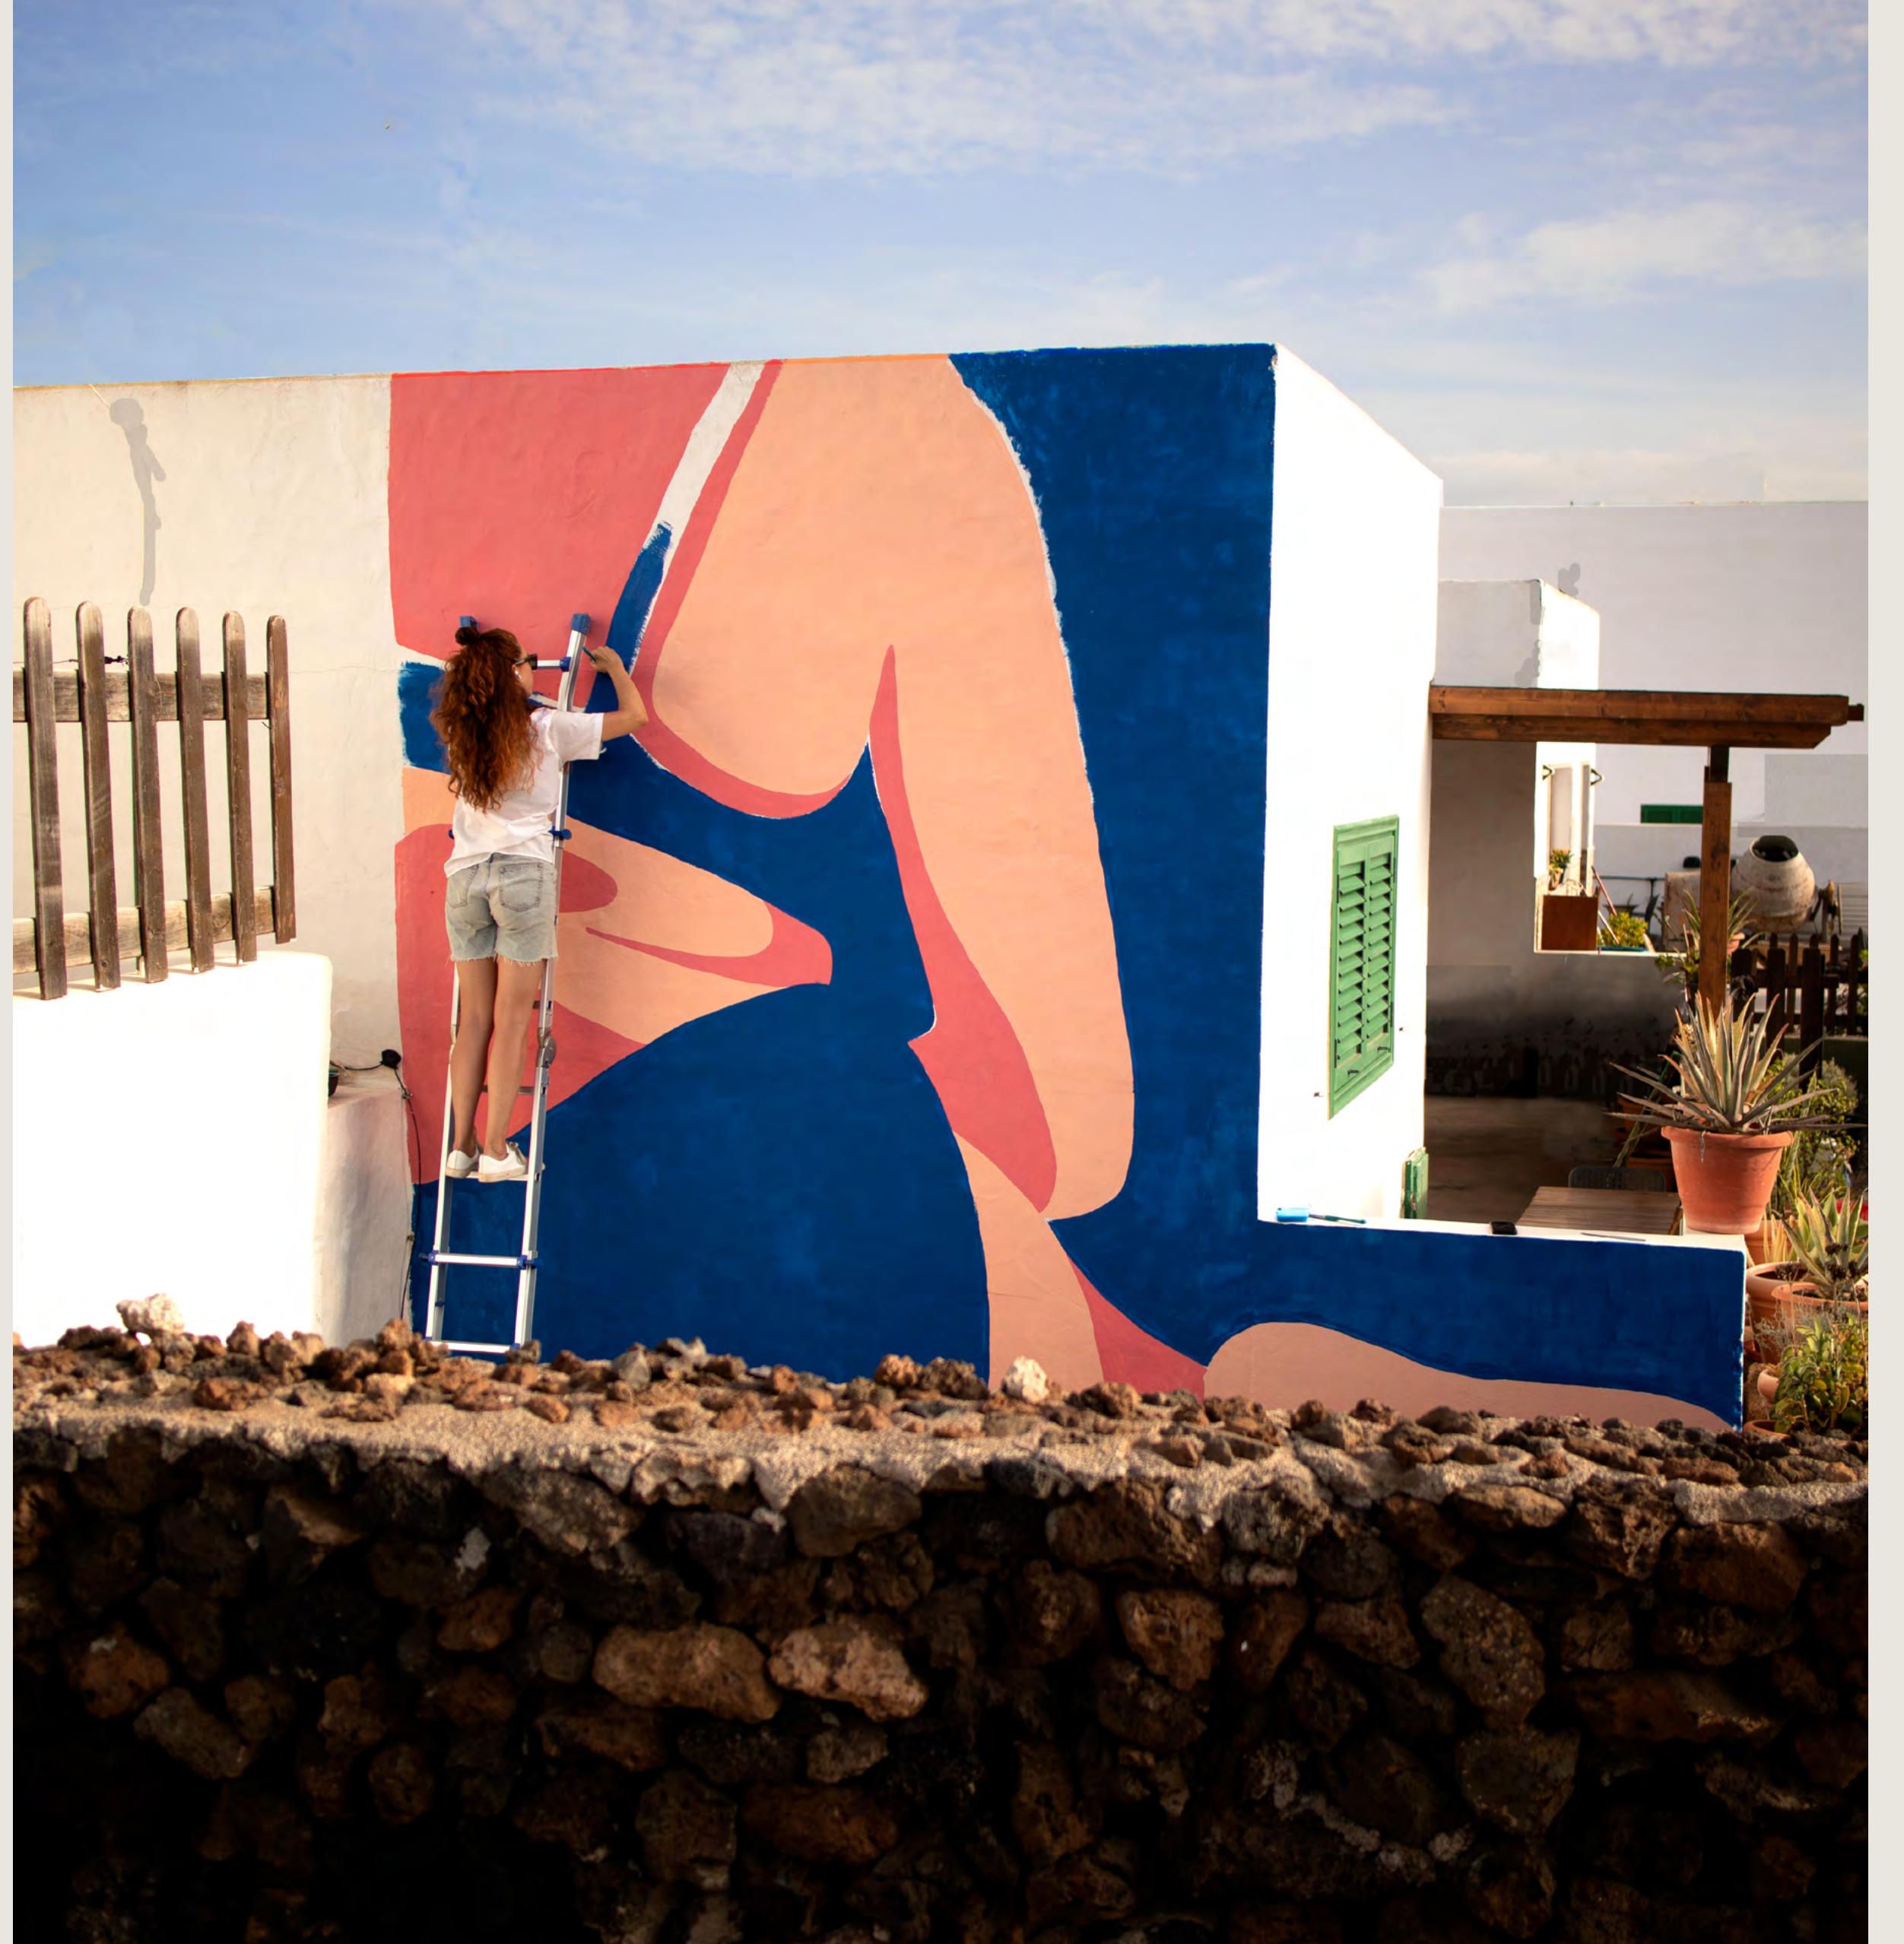

*Evelin Toledano*

ART PORTFOLIO

Evelin Toledano

“I paint ordinary bodies, transforming skin-tones, curves and shapes into abstract forms that give the female figure an untainted arena to display her strength & beauty.”

# Carmen

Acrylic on canvas  
70x70cm

SCULPTURES

Evelin Toledano

Nieves

Evelin Toledano

Wood sculpture  
64x70cm  
Acrylic on wood

# Carmen

Wood sculpture  
92x126cm  
Acrylic on wood

MURALS

Evelin Toledano

Birth of us

Evelin Toledano

Maria

WEARABLE

Evelin Toledano

Gloria

Evelin Toledano

Woven tapestry  
138cmx183cm

Evelin Toledano