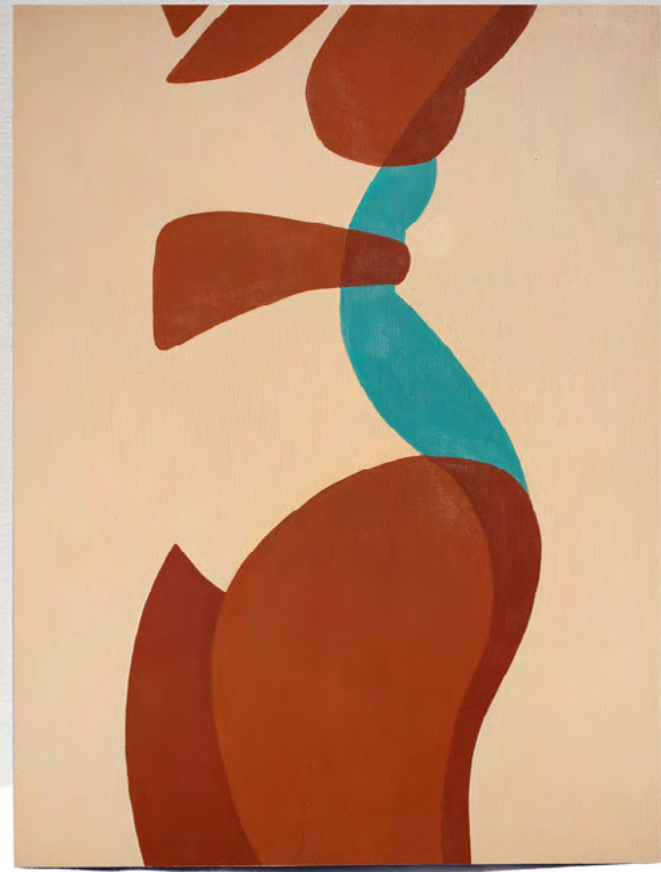

Evelin Toledano

Lola
Juliana
Graciela

Acrylic on wood panel
20x25cm